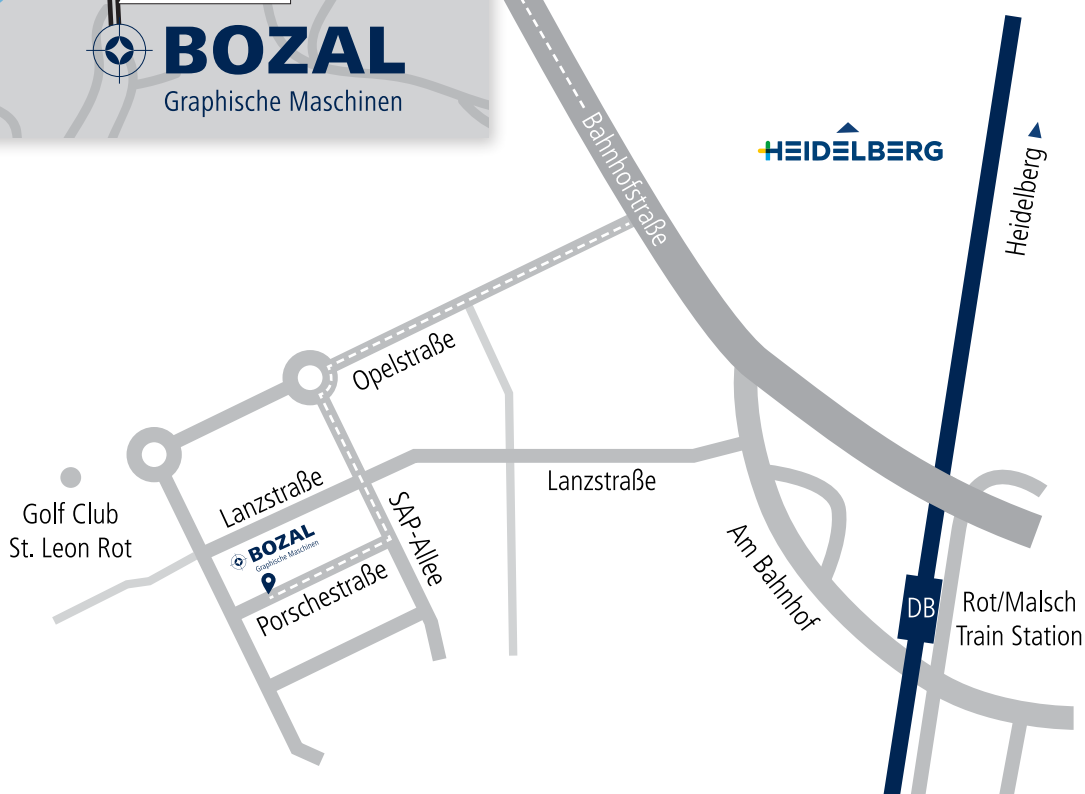

### Get on B43 direction Basel/Würzburg

- » Head east, Turn left towards A3 directions Basel/Würzburg then continue
- » Keep right at the fork, and follow signs for A5 direction Basel, and merge onto A5 for 84,6 km

### Take L598 and L546 to Porschestraße

- » Use any lane to turn left onto B291, after 900 m use the right 2 lanes to turn onto L598, signs for St.Leon-Rot, continue for 3,0 km
- » Turn right onto L546 for 4,3 km, then turn right towards Opelstraße and at the roundabout take the 2nd exit onto SAP-Allee. After 350 m turn right onto Porschestraße

### Continue on L555. Take B3 to Porschestraße

- » At the roundabout, take the 1st exit onto L555 and follow the road for 3,9 km then use the right lane to take the B3 ramp to Heidelberg/Bad Schönborn/Kurzentrum/Langenbrücken
- » Turn right onto B3 and continue for 4,0 km then turn left onto L546, signs for St.Leon-Rot continue for 880 m
- » Turn left onto Am Bahnhof, after 120 m turn right onto Lanzstraße. Continue for 500 m then turn left onto SAP-Allee and after 140 m turn right onto Porschestraße

## Arrival by Train / Bus

from Main Station Mannheim, Heidelberg or Karlsruhe