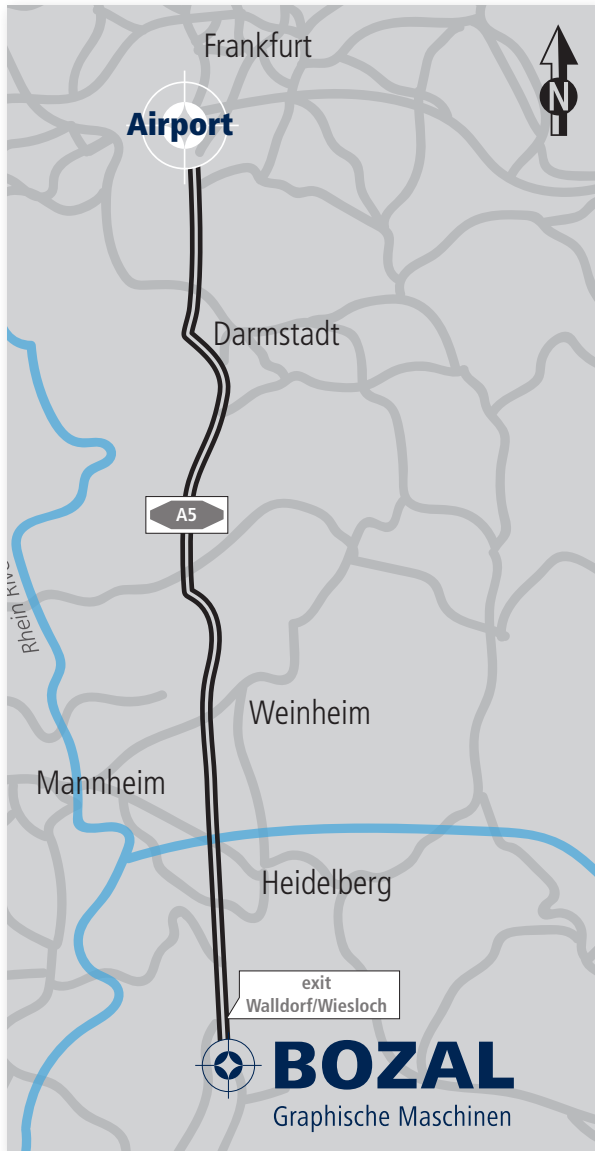

### Get on B43 direction Basel/Würzburg

- » Head east, Turn left towards A3 directions Basel/Würzburg then continue
- » Keep right at the fork, and follow signs for A5 direction Basel, and merge onto A5 for 84,6 km

### Take L598 and L546 to Porschestraße

- » Use any lane to turn left onto B291, after 900 m use the right 2 lanes to turn onto L598, signs for St.Leon-Rot, continue for 3,0 km
- » Turn right onto L546 for 4,3 km, then turn right towards Opelstraße and at the roundabout take the 2nd exit onto SAP-Allee. After 350 m turn right onto Porschestraße

### Continue on A5 to Walldorf

- » continue on A8 for 70,2 km, then at the interchange 41-Dreieck, Use the right 2 lanes to follow signs for A5 towards Frankfurt/Mannheim/Landau/Karlsruhe, continue on A5 for 31,6 km then take exit 41-Kronau towards Kronau/Östringen/Bad Schönborn/Waghäusel

## Arrival by Train / Bus

from Main Station Mannheim, Heidelberg or Karlsruhe