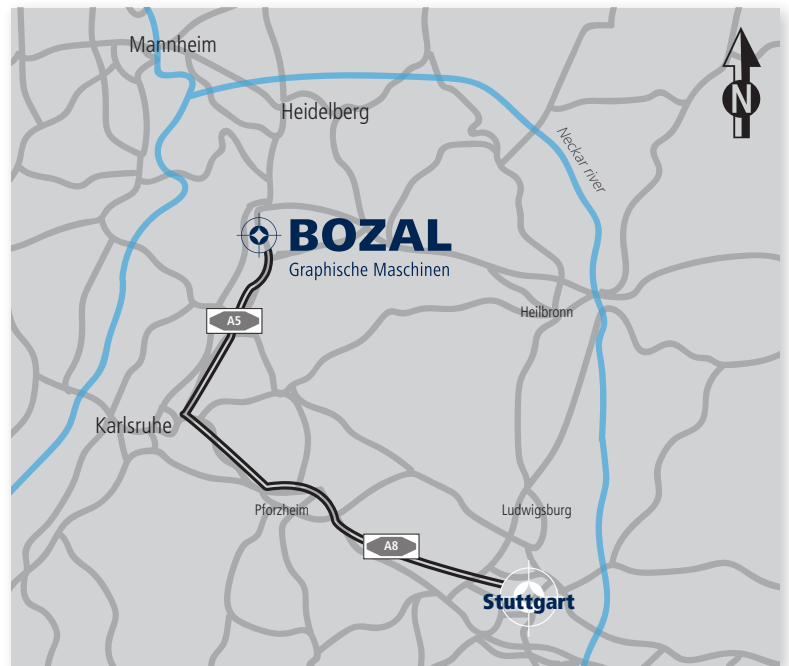

### Get on B43 direction Basel/Würzburg

- » Head east, Turn left towards A3 directions Basel/Würzburg then continue
- » Keep right at the fork, and follow signs for A5 direction Basel, and merge onto A5 for 84,6 km

### Take L598 and L546 to Porschestraße

- » Use any lane to turn left onto B291, after 900 m use the right 2 lanes to turn onto L598, signs for St.Leon-Rot, continue for 3,0 km
- » Turn right onto L546 for 4,3 km, then turn right towards Opelstraße and at the roundabout take the 2nd exit onto SAP-Allee. After 350 m turn right onto Porschestraße

### Continue on L555. Take B3 to Porschestraße

- » At the roundabout, take the 1st exit onto L555 and follow the road for 3,9 km then use the right lane to take the B3 ramp to Heidelberg/Bad Schönborn/Kurzentrum/Langenbrücken
- » Turn right onto B3 and continue for 4,0 km then turn left onto L546, signs for St.Leon-Rot continue for 880 m
- » Turn left onto Am Bahnhof, after 120 m turn right onto Lanzstraße. Continue for 500 m then turn left onto SAP-Allee and after 140 m turn right onto Porschestraße

## Arrival by Train / Bus

from Main Station Mannheim, Heidelberg or Karlsruhe